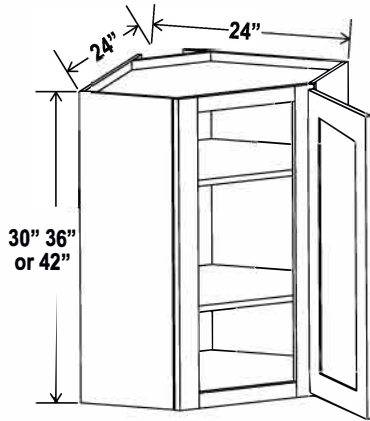

24"W

Diagonal Corner Wall Single Door

Item Code		W	H	D
DCW2430	Cabinet	24	30	12
	Door	15 1/4	29	3/4
DCW2436	Cabinet	24	36	12
	Door	15 1/4	35	3/4
DCW2442	Cabinet	24	42	12
	Door	15 1/4	41	3/4

Two adjustable shelves

27"W