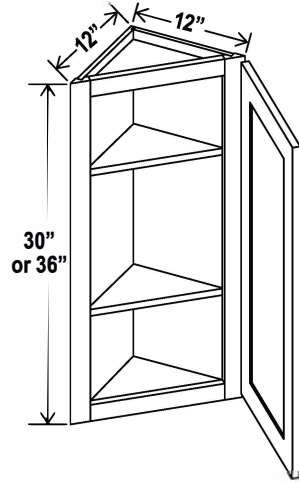

36"H

Item Code		W	H	D
WBC2736	Cabinet	27	36	12
	Door	12 9/16	35	3/4
WBC3036	Cabinet	30	36	12
	Door	21 9/16	35	3/4

Can be pulled to exact fit

Wall Blind Corner Cabinet

42"H

Item Code		W	H	D
WBC2442	Cabinet	24	42	12
	Door	9 9/16	41	3/4
WBC2742	Cabinet	27	42	12
	Door	12 9/16	41	3/4
WBC3642	Cabinet	36	42	12
	Door	21 9/16	41	3/4

Can be pulled to exact fit

12"W

Two adjustable shelves

Angle Wall Cabinet

Item Code		W	H	D
AW1230	Cabinet	12	30	12
	Door	15 3/5	29	3/4
AW1236	Cabinet	12	36	12
	Door	15 3/5	35	3/4

12"W

Three adjustable shelves