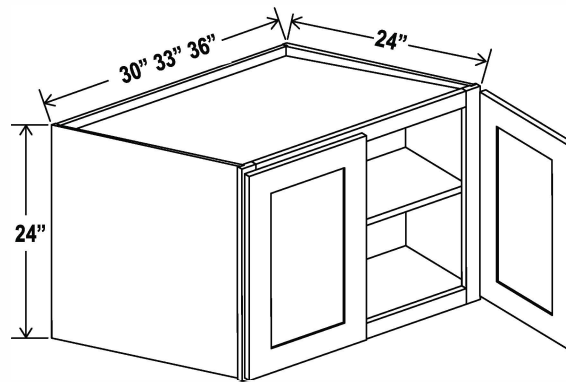

Refrigerator Wall Cabinet Double Doors

24"H

Item Code		W	H	D
W302424	Cabinet	30	24	24
	Door	14 3/4	23	3/4
W332424	Cabinet	33	24	24
	Door	16 1/4	23	3/4
W362424	Cabinet	36	24	24
	Door	17 3/4	23	3/4