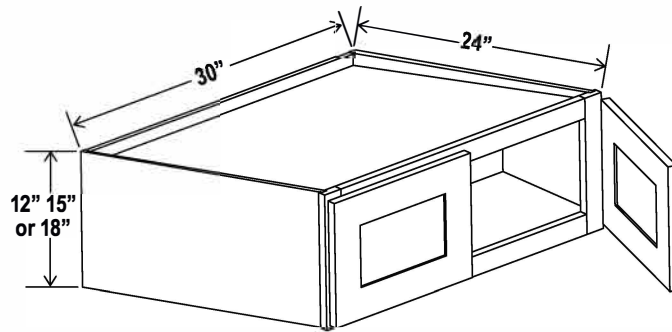

Refrigerator Wall Cabinet Double Doors

30"W

Item Code		W	H	D
W301224	Cabinet	30	12	24
	Door	14 3/4	11	3/4
W301524	Cabinet	30	15	24
	Door	14 3/4	14	3/4
W301824	Cabinet	30	18	24
	Door	14 3/4	17	3/4