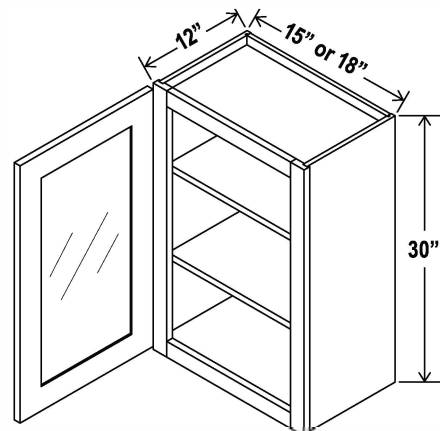

Clear glass included