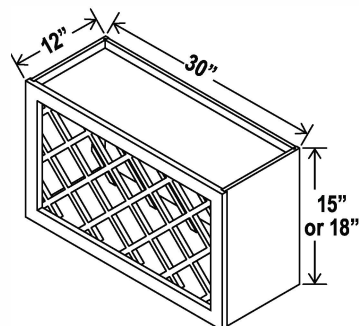

Wine Rack

30"W

Item Code		W	H	D
WRC3015	Cabinet	30	15	12
WRC3018	Cabinet	30	18	12

Can install vertically or horizontally