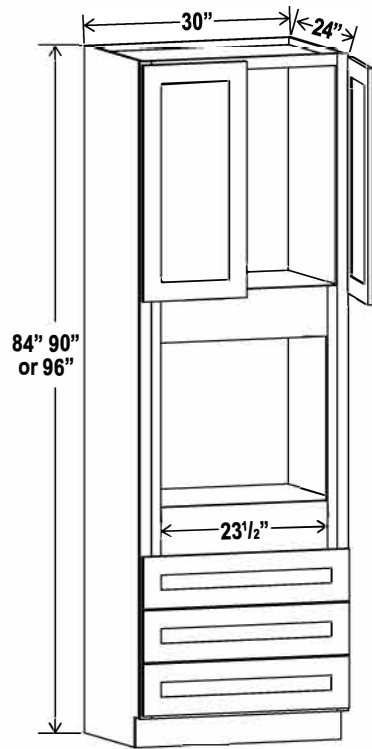

Two adjustable top shelves
Three bottom shelves
Note: Roll out shelf kits available

Utility Pantry

30"W

Item Code		W	H	D
WP308424	Cabinet	30	84	24
	Top Door	14 3/4	29	3/4
	Bottom Door	14 3/4	49 1/4	3/4
WP309024	Cabinet	30	90	24
	Top Door	14 3/4	35	3/4
	Bottom Door	14 3/4	49 1/4	3/4
WP309624	Cabinet	30	96	24
	Top Door	14 3/4	41	3/4
	Bottom Door	14 3/4	49 1/4	3/4

Two adjustable top shelves
 Three bottom shelves
 Note: Roll out shelf kits available

30"W

Oven Pantry

Item Code		W	H	D
O308424	Cabinet	30	84	24
	Door	14 3/4	17	3/4
	Drawer	29 1/2	7 3/4	3/4
	Opening Dimensions: 24 W x 24 3/8 H			
O309024	Cabinet	30	90	24
	Door	14 3/4	23	3/4
	Drawer	29 1/2	7 3/4	3/4
	Opening Dimensions: 24 W x 24 3/8 H			
O309624	Cabinet	30	96	24
	Door	14 3/4	29	3/4
	Drawer	29 1/2	7 3/4	3/4
	Opening Dimensions: 24 W x 24 3/8 H			