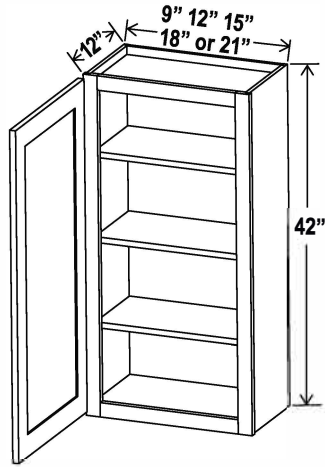

Two adjustable shelves

Wall Cabinet Double Glass Doors

36" H

Item Code		W	H	D
W2436GD	Cabinet	24	36	12
	Door	11 3/4	35	3/4
W3036GD	Cabinet	30	36	12
	Door	14 3/4	35	3/4

Clear glass included

42" H

Two adjustable shelves