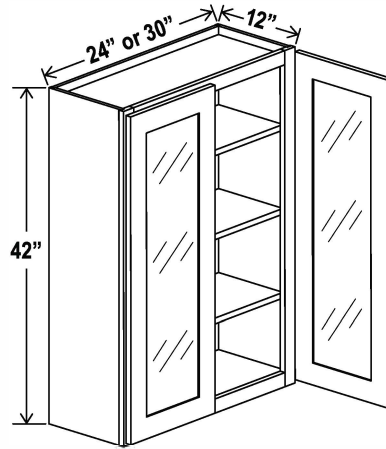

Wall Cabinet Double Glass Doors

42" H

Item Code		W	H	D
W2442GD	Cabinet	24	42	24
	Door	11 3/4	41	3/4
W3042GD	Cabinet	30	42	12
	Door	14 3/4	41	3/4