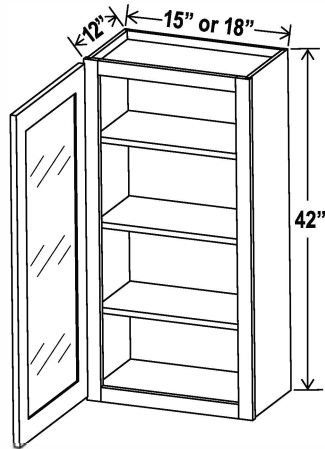

Clear glass included

Wall Cabinet Single Glass Door

Item Code		W	H	D
W1542GD	Cabinet	15	42	12
	Door	14 1/2	41	3/4
W1842GD	Cabinet	18	42	12
	Door	17 1/2	41	3/4

42" H