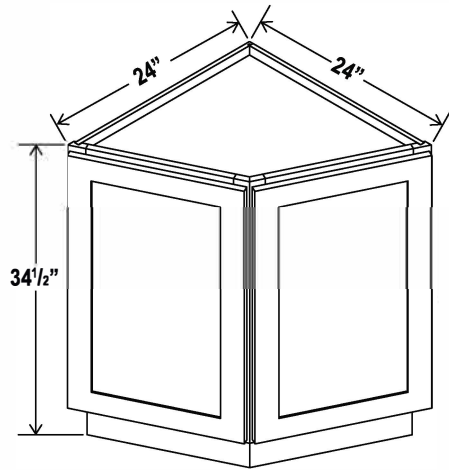

Base End Cabinet

Item Code		W	H	D
BEC24	Cabinet	24	34 1/2	24
	Door	17 1/2	29	3/4