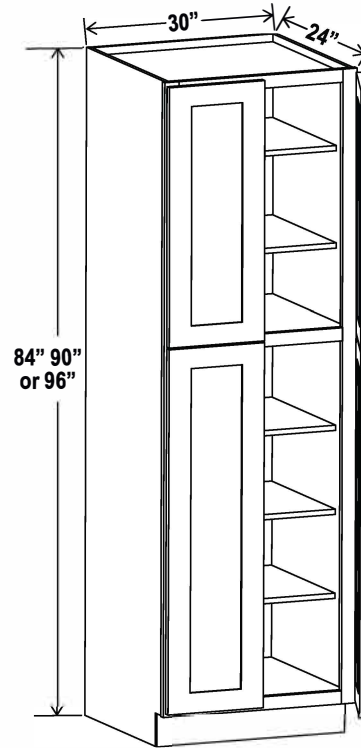

Two adjustable top shelves
Three bottom shelves
Note: Roll out shelf kits available

24"W

Utility Pantry

Item Code		W	H	D
WP248424	Cabinet	24	84	24
	Top Door	11 3/4	29	3/4
	Bottom Door	11 3/4	49 1/4	3/4
WP249024	Cabinet	24	90	24
	Top Door	11 3/4	35	3/4
	Bottom Door	11 3/4	49 1/4	3/4
WP249624	Cabinet	24	96	24
	Top Door	11 3/4	41	3/4
	Bottom Door	11 3/4	49 1/4	3/4

Two adjustable top shelves
 Three bottom shelves
 Note: Roll out shelf kits available

30"W

Oven Pantry

Item Code		W	H	D
O308424	Cabinet	30	84	24
	Door	14 3/4	17	3/4
	Drawer	29 1/2	7 3/4	3/4
	Opening Dimensions: 24 W x 24 3/8 H			
O309024	Cabinet	30	90	24
	Door	14 3/4	23	3/4
	Drawer	29 1/2	7 3/4	3/4
	Opening Dimensions: 24 W x 24 3/8 H			
O309624	Cabinet	30	96	24
	Door	14 3/4	29	3/4
	Drawer	29 1/2	7 3/4	3/4
	Opening Dimensions: 24 W x 24 3/8 H			