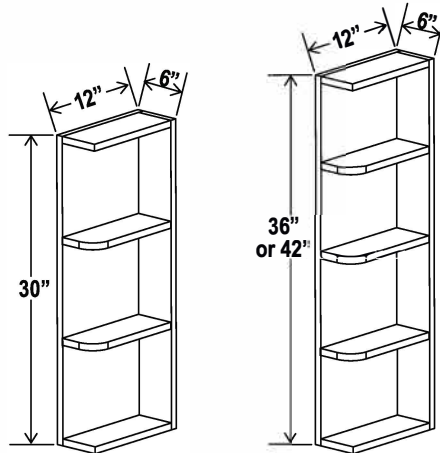

Wine Rack

Item Code		W	H	D
WRC2430	Cabinet	24	30	12

Can install vertically or horizontally

6"W