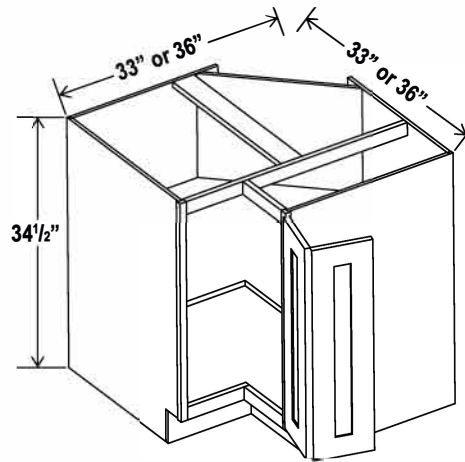

One bi-fold door