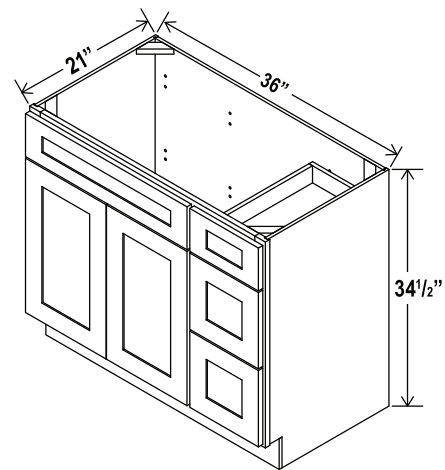

Vanity Combo

Item Code	W	H	D	
V3621DL	Cabinet	36	34 1/2	21
	Door	11 3/4	22 1/2	3/4
	Long Drawer	23 1/2	6 1/4	3/4
	Top Drawer	11 1/2	6 1/4	3/4
	Bottom Drawer	11 1/2	11 1/8	3/4
V3621DR	Cabinet	36	34 1/2	21
	Door	11 3/4	22 1/2	3/4
	Long Drawer	23 1/2	6 1/4	3/4
	Top Drawer	11 1/2	6 1/4	3/4
	Bottom Drawer	11 1/2	11 1/8	3/4

V3621DL: 36" combo with drawers on left
V3621DR: 36" combo with drawers on right

custom vanity configurations available