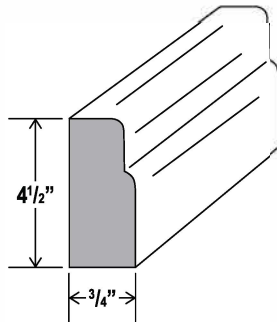

Furniture Base

Item Code	L
FBM	96