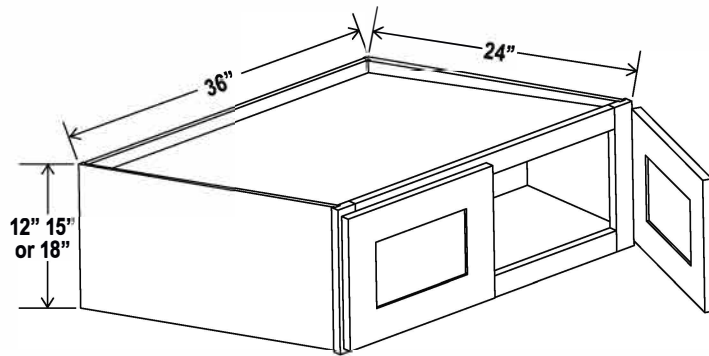

36"W

Refrigerator Wall Cabinet Double Doors

Item Code		W	H	D
W361224	Cabinet	36	12	24
	Door	17 3/4	11	3/4
W361524	Cabinet	36	15	24
	Door	17 3/4	14	3/4
W361824	Cabinet	36	18	24
	Door	17 3/4	17	3/4

No Shelf