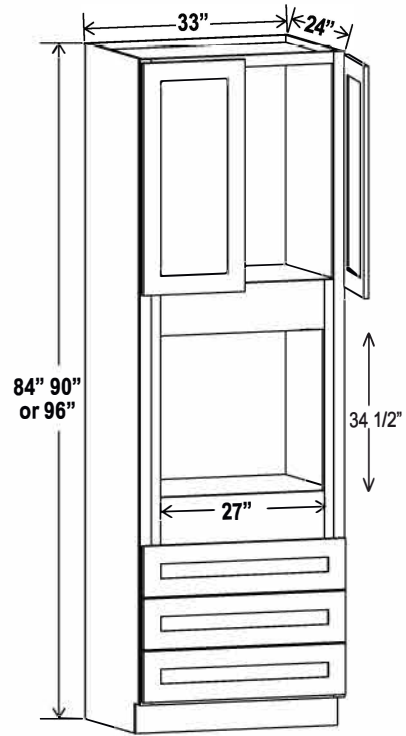

Two adjustable top shelves
 Three bottom shelves
 Note: Roll out shelf kits available

30"W

Oven Pantry

Item Code		W	H	D
O308424	Cabinet	30	84	24
	Door	14 3/4	17	3/4
	Drawer	29 1/2	7 3/4	3/4
	Opening Dimensions: 24 W x 24 3/8 H			
O309024	Cabinet	30	90	24
	Door	14 3/4	23	3/4
	Drawer	29 1/2	7 3/4	3/4
	Opening Dimensions: 24 W x 24 3/8 H			
O309624	Cabinet	30	96	24
	Door	14 3/4	29	3/4
	Drawer	29 1/2	7 3/4	3/4
	Opening Dimensions: 24 W x 24 3/8 H			

Two doors
One large open shelf
Three bottom drawers
Note: Field modification removed drawers to accommodate double ovens.

Oven Pantry

33"W

Item Code		W	H	D
O338424	Cabinet	33	84	24
	Door	16 1/4	17	3/4
	Drawer	32 1/2	7 3/4	3/4
	Opening Dimensions: 27 W x 34 1/2" H			
O339024	Cabinet	33	90	24
	Door	16 1/4	23	3/4
	Drawer	32 1/2	7 3/4	3/4
	Opening Dimensions: 27 W x 34 1/2" H			
O339624	Cabinet	33	96	24
	Door	16 1/4	29	3/4
	Drawer	32 1/2	7 3/4	3/4
	Opening Dimensions: 27 W x 34 1/2" H			