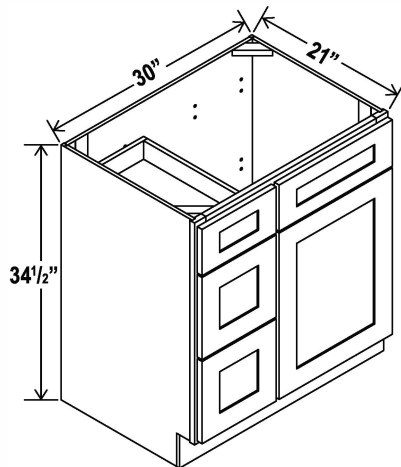

Vanity Combo

Item Code		W	H	D	
V3021DL	Cabinet	30	34 1/2	21	
	Door	17 1/2	22 1/2	3/4	
	Long Drawer	17 1/2	6 1/4	3/4	
	Top Drawer	11 1/2	6 1/4	3/4	
	Bottom Drawer	11 1/2	11 1/8	3/4	
	V3021DR	Cabinet	30	34 1/2	21
Door		17 1/2	22 1/2	3/4	
Long Drawer		17 1/2	6 1/4	3/4	
Top Drawer		11 1/2	6 1/4	3/4	
Bottom Drawer		11 1/2	11 1/8	3/4