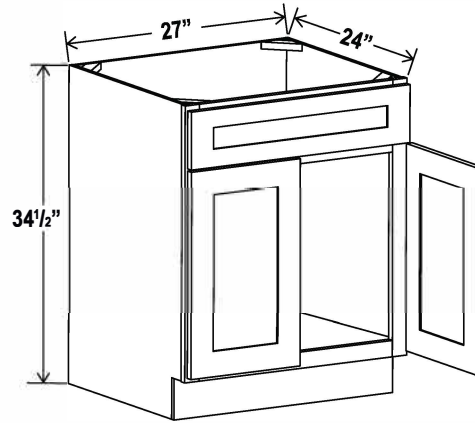

Sink Base

Item Code		W	H	D
SB27	Cabinet	27	34 1/2	24
	Door	13 1/4	22 1/2	3/4
	Drawer	26 1/2	6 1/4	3/4

One false drawer

Sink Base

Item Code		W	H	D
SB30	Cabinet	30	34 1/2	24
	Door	14 3/4	22 1/2	3/4
	Drawer	14 3/4	6 1/4	3/4
SB33	Cabinet	33	34 1/2	24
	Door	16 1/4	22 1/2	3/4
	Drawer	16 1/4	6 1/4	3/4
SB36	Cabinet	36	34 1/2	24
	Door	17 3/4	22 1/2	3/4
	Drawer	17 3/4	6 1/4	3/4