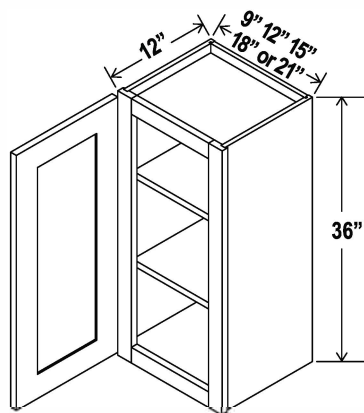

Two adjustable shelves

30"H

Wall Cabinet Double Glass Doors

Item Code		W	H	D
W2430GD	Cabinet	24	30	12
	Door	11 3/4	29	3/4
W3030GD	Cabinet	30	30	12
	Door	14 3/4	29	3/4

Clear glass included

36"H

Wall Cabinet Single Door