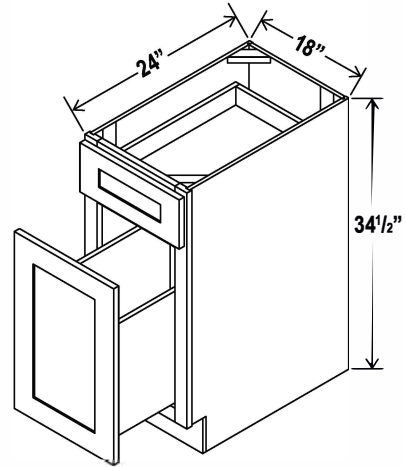

Base Waste Basket Cabinet

Item Code		W	H	D
BWB18	Cabinet	18	34 1/2	24
	Top Drawer	17 1/2	6 1/4	3/4
	Bottom Drawer	17 1/2	22 1/2	3/4

Includes 2- 35 qt cans

Microwave Base Cabinet

Item Code		W	H	D
MB30	Cabinet	30	34 1/2	24
	Drawer	29 1/2	10 1/2	3/4
	Opening Dimensions: 27"W x 17"H			
MB33	Cabinet	33	34 1/2	24
	Drawer	32 1/2	10 1/2	3/4
	Opening Dimensions: 30"W x 17"H