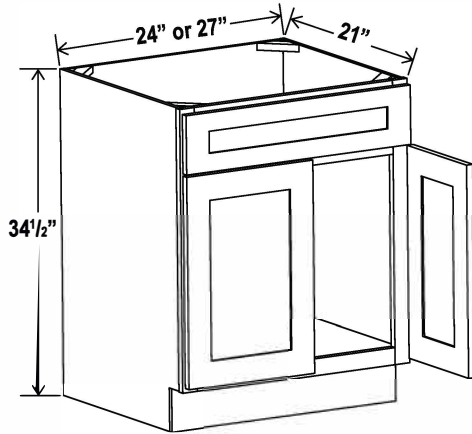

Vanity Sink Base

Item Code		W	H	D
VS24	Cabinet	24	34 1/2	21
	Door	11 3/4	22 1/2	3/4
	Drawer	23 1/4	6 1/4	3/4
VS27	Cabinet	27	34 1/2	21
	Door	13 1/4	22 1/3	3/4
	Drawer	26 1/2	6 1/4	3/4

One false drawer