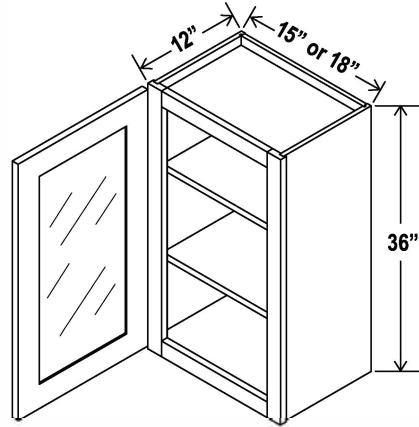

Wall Cabinet Single Glass Door

36" H

Item Code		W	H	D
W1536GD	Cabinet	15	36	12
	Door	14 1/2	35	3/4
W1836GD	Cabinet	18	36	12
	Door	17 1/2	35	3/4

Clear glass included

Wall Cabinet Double Doors

36" H

Item Code		W	H	D
W2436	Cabinet	24	36	12
	Door	11 3/4	35	3/4
W2736	Cabinet	27	36	12
	Door	13 1/4	35	3/4
W3036	Cabinet	30	36	12
	Door	14 3/4	35	3/4
W3336	Cabinet	33	36	12
	Door	16 1/4	35	3/4
W3636	Cabinet	36	36	12
	Door	17 3/4	35	3/4