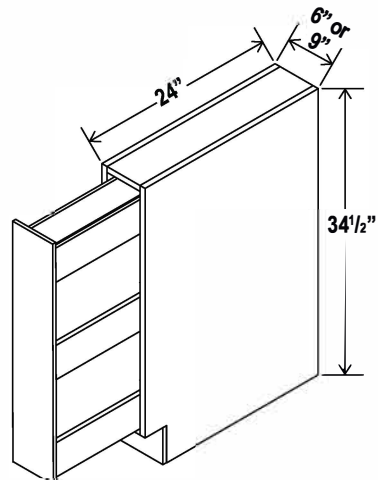

Spice Pull Base Cabinet

Item Code		W	H	D
SPB6	Cabinet	6	34 1/2	24
	Drawer	5 1/2	29	3/4
SPB9	Cabinet	9	34 1/2	24
	Drawer	8 1/2	29	3/4