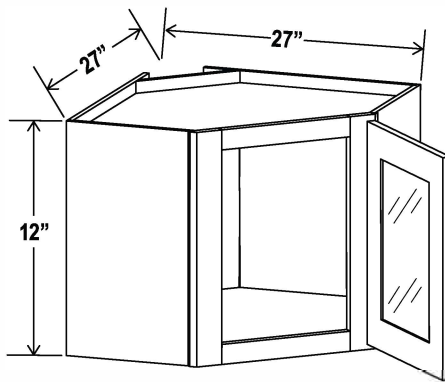

Two adjustable shelves

27"W

Diagonal Corner Wall Single Door

Item Code		W	H	D
DCW2712GD	Cabinet	24	12	15
	Door	15 1/4	11	3/4

Clear glass included

27"W

Wall Cabinet Double Doors

Item Code		W	H	D
DCW2736	Cabinet	27	36	15
	Door	15 1/4	35	3/4
DCW2742	Cabinet	27	42	15
	Door	15 1/4	41	3/4