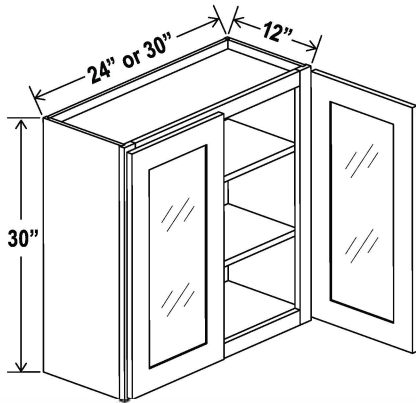

Wall Cabinet Double Doors

Item Code		W	H	D
W2430	Cabinet	24	30	12
	Door	11 3/4	29	3/4
W2730	Cabinet	27	30	12
	Door	13 1/4	29	3/4
W3030	Cabinet	30	30	12
	Door	14 3/4	29	3/4
W3330	Cabinet	33	30	12
	Door	16 1/4	29	3/4
W3630	Cabinet	36	30	12
	Door	17 3/4	29	3/4
W3930	Cabinet	39	30	12
	Door	19 1/4	29	3/4

Two adjustable shelves

30"H

Wall Cabinet Double Glass Doors

Item Code		W	H	D
W2430GD	Cabinet	24	30	12
	Door	11 3/4	29	3/4
W3030GD	Cabinet	30	30	12
	Door	14 3/4	29	3/4

Clear glass included

36"H