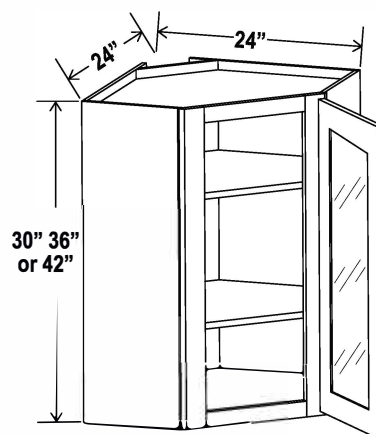

Clear glass included