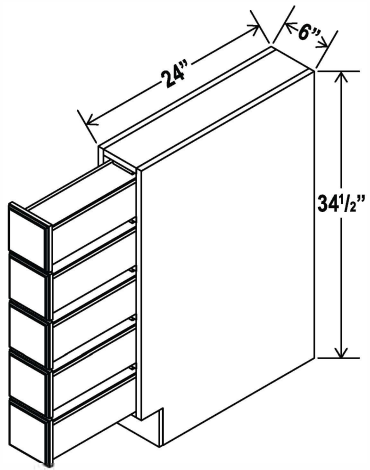

Base Spice Drawer

Item Code		W	H	D
BSDC6	Cabinet	6	34 1/2	24