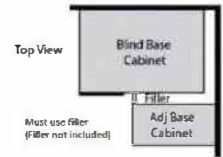

Blind Corner Base Cabinet

Item Code		W	H	D
BBC36	Cabinet	27	34 1/2	24
	Door	11 1/2	22 1/2	3/4
	Drawer	11 1/2	6 1/4	3/4
	Install range: 36"- 39"			
BBC39	Cabinet	30	34 1/2	24
	Door	13	22 1/2	3/4
	Drawer	13	6 1/4	3/4
	Install range: 39"- 42"			
BBC42	Cabinet	39	34 1/3	24
	Door	17 1/2	22 1/2	3/4
	Drawer	17 1/2	6 1/4	3/4
	Install range: 42"- 45"			

BBC36 36"-39"
BBC39 39"-42"
BBC42 42"-45"

Easy Reach Base Cabinet

Item Code		W	H	D
ERB33	Cabinet	33	34 1/2	24
	Door	7 5/8	29	3/4
ERB36	Cabinet	36	34 1/2	24
	Door	10 5/8	29	3/4