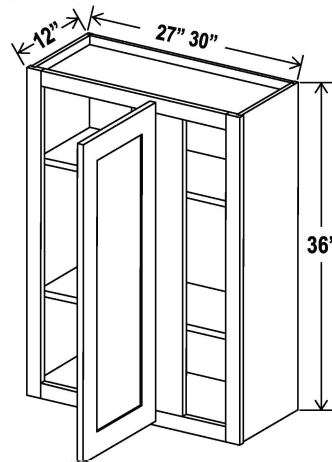

Can be pulled to exact fit

Wall Blind Corner Cabinet

42"H

Item Code		W	H	D
WBC2442	Cabinet	24	42	12
	Door	9 9/16	41	3/4
WBC2742	Cabinet	27	42	12
	Door	12 9/16	41	3/4
WBC3642	Cabinet	36	42	12
	Door	21 9/16	41	3/4