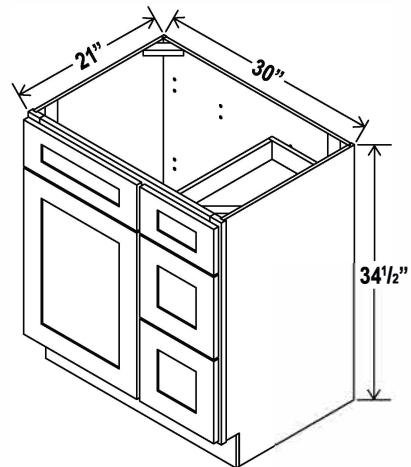

Vanity Combo

Item Code		W	H	D	
V3021DL	Cabinet	30	34 1/2	21	
	Door	17 1/2	22 1/2	3/4	
	Long Drawer	17 1/2	6 1/4	3/4	
	Top Drawer	11 1/2	6 1/4	3/4	
	Bottom Drawer	11 1/2	11 1/8	3/4	
	V3021DR	Cabinet	30	34 1/2	21
Door		17 1/2	22 1/2	3/4	
Long Drawer		17 1/2	6 1/4	3/4	
Top Drawer		11 1/2	6 1/4	3/4	
Bottom Drawer		11 1/2	11 1/8	3/4