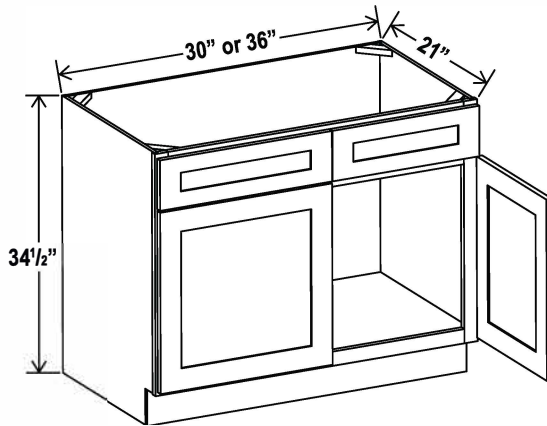

Vanity Sink Base

Item Code		W	H	D
VS30	Cabinet	30	34 1/2	21
	Door	14 3/4	22 1/2	3/4
	Drawer	14 3/4	6 1/4	3/4
VS36	Cabinet	36	34 1/2	21
	Door	17 3/4	22 1/2	3/4
	Drawer	17 3/4	6 1/4	3/4

Two false drawers