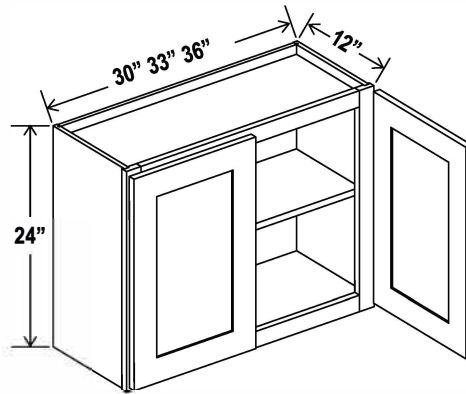

One adjustable shelf

Wall Cabinet Single Door

30"H

Item Code		W	H	D
W0930	Cabinet	9	30	12
	Door	8 1/2	29	3/4
W1230	Cabinet	12	30	12
	Door	11 1/2	29	3/4
W1530	Cabinet	15	30	12
	Door	14 1/2	29	3/4
W1830	Cabinet	18	30	12
	Door	17 1/2	29	3/4
W2130	Cabinet	21	30	12
	Door	20 1/2	29	3/4