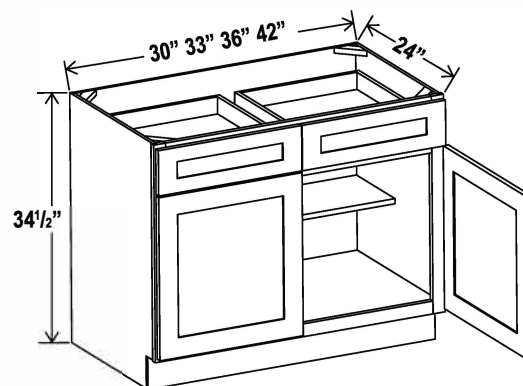

Two drawers