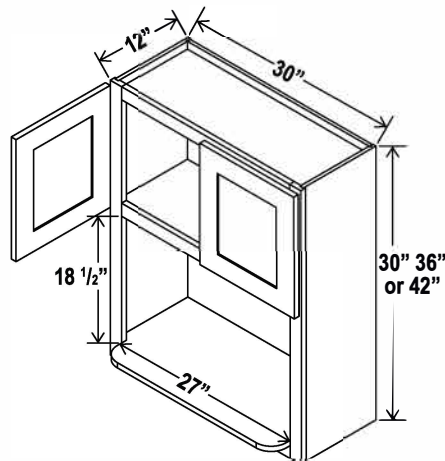

Microwave Wall Cabinet

Item Code		W	H	D
MO3030	Cabinet	30	30	12
	Door	14 3/4	9 1/4	3/4
MO3036	Cabinet	30	36	12
	Door	14 3/4	15 1/4	3/4
MO3042	Cabinet	30	42	12
	Door	14 3/4	21 1/4	3/4

Opening Dimensions: 27 W x 18 1/2 H