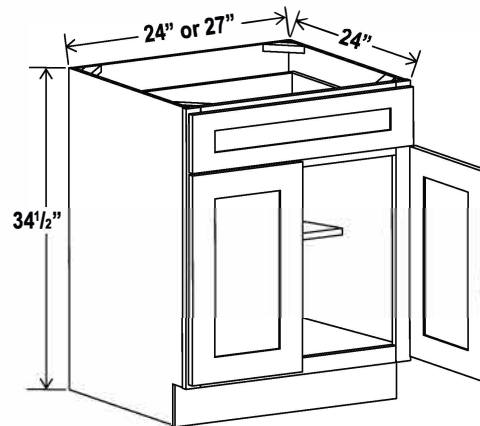

One drawer

Base Cabinet Double Doors

Item Code		W	H	D
B30	Cabinet	30	34 1/2	24
	Door	14 3/4	22 1/2	3/4
	Drawer	14 3/4	6 1/4	3/4
B33	Cabinet	33	34 1/2	24
	Door	16 1/4	22 1/2	3/4
	Drawer	16 1/4	6 1/4	3/4
B36	Cabinet	36	34 1/2	24
	Door	17 3/4	22 1/2	3/4
	Drawer	17 3/4	6 1/4	3/4
B42	Cabinet	42	34 1/2	24
	Door	20 3/4	22 1/2	3/4
	Drawer	20 3/4	6 1/4	3/4