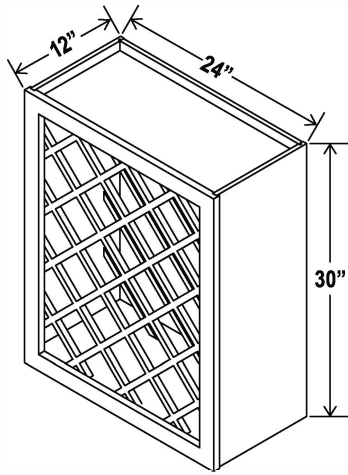

5 drawers

Wine Rack

30"W

Item Code		W	H	D
WRC3015	Cabinet	30	15	12
WRC3018	Cabinet	30	18	12

Can install vertically or horizontally

30"H

Wine Rack

Item Code		W	H	D
WRC2430	Cabinet	24	30	12