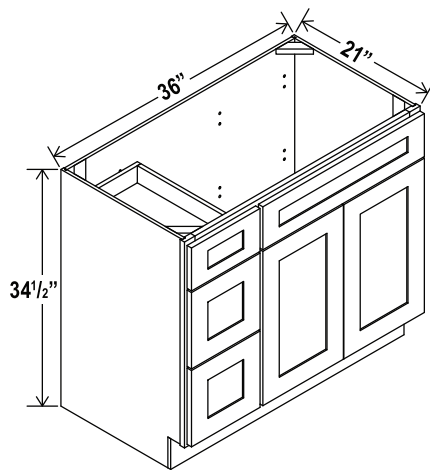

Vanity Combo

Item Code	W	H	D	
V3621DL	Cabinet	36	34 1/2	21
	Door	11 3/4	22 1/2	3/4
	Long Drawer	23 1/2	6 1/4	3/4
	Top Drawer	11 1/2	6 1/4	3/4
	Bottom Drawer	11 1/2	11 1/8	3/4
V3621DR	Cabinet	36	34 1/2	21
	Door	11 3/4	22 1/2	3/4
	Long Drawer	23 1/2	6 1/4	3/4
	Top Drawer	11 1/2	6 1/4	3/4
	Bottom Drawer	11 1/2	11 1/8	3/4

V3621DL: 36" combo with drawers on left
V3621DR: 36" combo with drawers on right

custom vanity configurations available