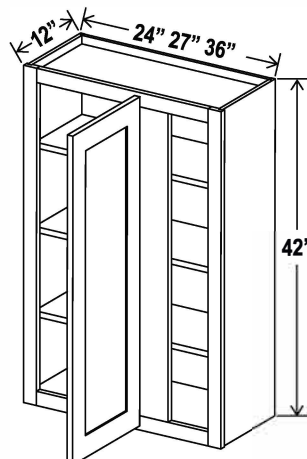

36"H

Item Code		W	H	D
WBC2736	Cabinet	27	36	12
	Door	12 9/16	35	3/4
WBC3036	Cabinet	30	36	12
	Door	21 9/16	35	3/4

Can be pulled to exact fit

Wall Blind Corner Cabinet

42"H

Item Code		W	H	D
WBC2442	Cabinet	24	42	12
	Door	9 9/16	41	3/4
WBC2742	Cabinet	27	42	12
	Door	12 9/16	41	3/4
WBC3642	Cabinet	36	42	12
	Door	21 9/16	41	3/4

Can be pulled to exact fit

12"W

Two adjustable shelves

Angle Wall Cabinet

Item Code		W	H	D
AW1230	Cabinet	12	30	12
	Door	15 3/5	29	3/4
AW1236	Cabinet	12	36	12
	Door	15 3/5	35	3/4

12"W

Three adjustable shelves