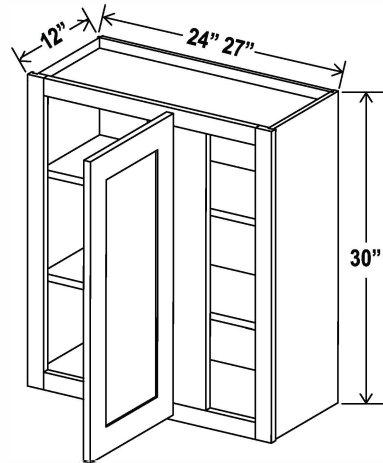

Wall Blind Corner Cabinet

30"H

Item Code		W	H	D
WBC2430	Cabinet	24	30	12
	Door	9 9/16	29	3/4
WBC2730	Cabinet	27	30	12
	Door	12 9/16	29	3/4

Can be pulled to exact fit

Wall Blind Corner Cabinet

36"H

Item Code		W	H	D
WBC2736	Cabinet	27	36	12
	Door	12 9/16	35	3/4
WBC3036	Cabinet	30	36	12
	Door	21 9/16	35	3/4