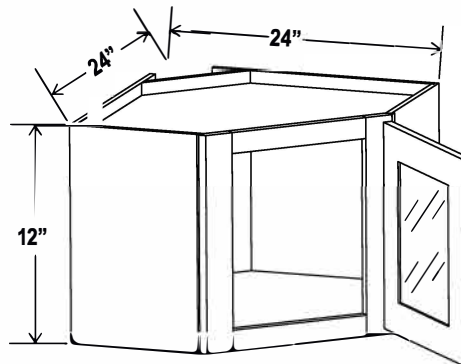

Clear glass included

Diagonal Corner Wall Glass Door

24" W

Item Code		W	H	D
DCW2430GD	Cabinet	24	30	12
	Door	15 1/4	29	3/4
DCW2436GD	Cabinet	24	36	12
	Door	15 1/4	35	3/4
DCW2442GD	Cabinet	24	42	12
	Door	15 1/4	41	3/4