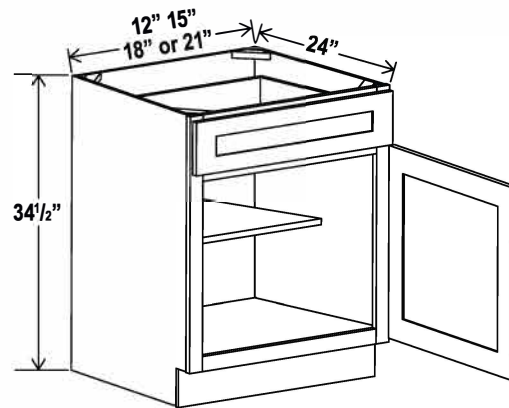

Base Cabinet Single Door

Item Code		W	H	D
B12	Cabinet	12	34 1/2	24
	Door	11 1/2	22 1/2	3/4
	Drawer	11 1/2	6 1/4	3/4
B15	Cabinet	15	34 1/2	24
	Door	14 1/2	22 1/2	3/4
	Drawer	14 1/2	6 1/4	3/4
B18	Cabinet	18	34 1/2	24
	Door	17 1/2	22 1/2	3/4
	Drawer	17 1/2	6 1/4	3/4
B21	Cabinet	21	34 1/2	24
	Door	20 1/2	22 1/2	3/4
	Drawer	20 1/2	6 1/4	3/4

One drawer

Base Cabinet Double Doors

Item Code		W	H	D
B24	Cabinet	24	34 1/2	24
	Door	11 3/4	22 1/2	3/4
	Drawer	23 1/2	6 1/4	3/4
B27	Cabinet	27	34 1/2	24
	Door	13 1/4	22 1/2	3/4
	Drawer	26 1/2	6 1/4	3/4