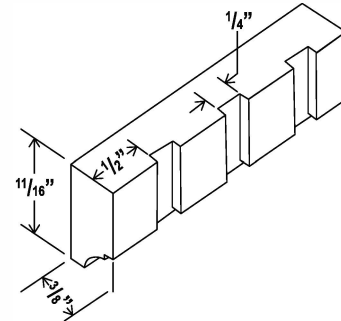

V3621DL: 36" combo with drawers on left
 V3621DR: 36" combo with drawers on right

custom vanity configurations available

Rope Moulding

Item Code	L
ROPE	96

Dentil Moulding

Item Code	L
DMTIS	96

Furniture Base