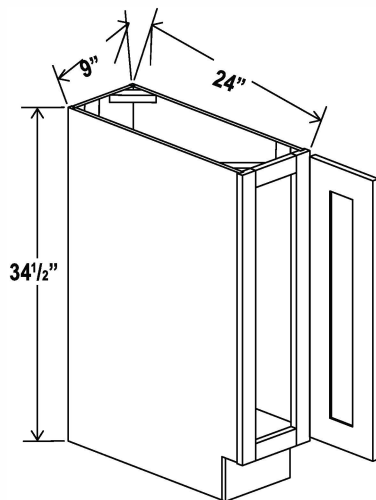

Item Code
Wood Tray

Add to ERB for Lazy Susan= DCB

Base End Cabinet

Item Code		W	H	D
BEC24	Cabinet	24	34 1/2	24
	Door	17 1/2	29	3/4

Base Tray

Item Code		W	H	D
BT09	Cabinet	9	34 1/2	24
	Door	8 1/2	29	3/4

Sink Base