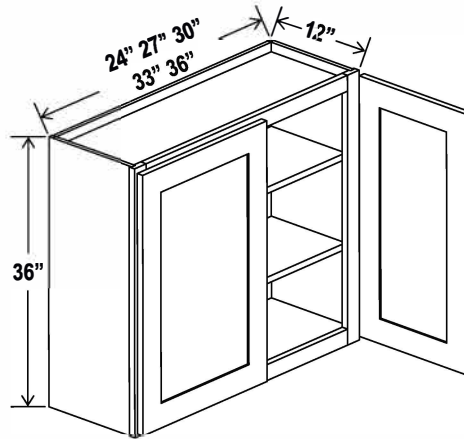

Two adjustable shelves

Wall Cabinet Double Glass Doors

36" H

Item Code		W	H	D
W2436GD	Cabinet	24	36	12
	Door	11 3/4	35	3/4
W3036GD	Cabinet	30	36	12
	Door	14 3/4	35	3/4