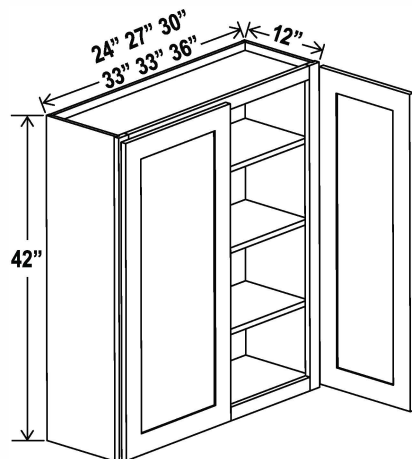

42" H

Clear glass included

Wall Cabinet Single Glass Door

Item Code		W	H	D
W1542GD	Cabinet	15	42	12
	Door	14 1/2	41	3/4
W1842GD	Cabinet	18	42	12
	Door	17 1/2	41	3/4

42" H

Three adjustable shelves

Wall Cabinet Double Doors