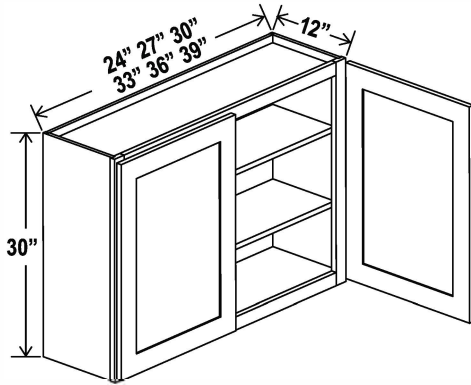

Two adjustable shelves

Wall Cabinet Single Glass Door

30"H

Item Code		W	H	D
W1530GD	Cabinet	15	30	12
	Door	14 1/2	29	3/4
W1830GD	Cabinet	18	30	12
	Door	17 1/2	29	3/4

Clear glass included

30"H

Wall Cabinet Double Doors