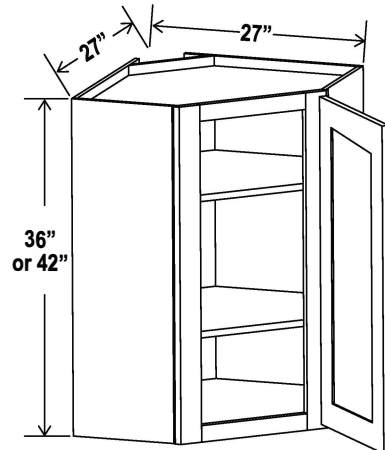

Two adjustable shelves

27"W

Diagonal Corner Wall Single Door

Item Code		W	H	D
DCW2712GD	Cabinet	24	12	15
	Door	15 1/4	11	3/4

Clear glass included

27"W

Wall Cabinet Double Doors

Item Code		W	H	D
DCW2736	Cabinet	27	36	15
	Door	15 1/4	35	3/4
DCW2742	Cabinet	27	42	15
	Door	15 1/4	41	3/4