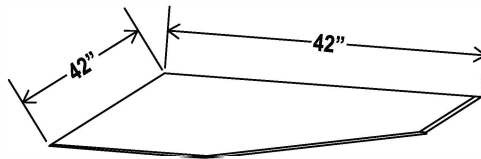

Corner Sink Base Floor

Item Code		W
SBF4242	Cabinet	42

For use with DCSF42