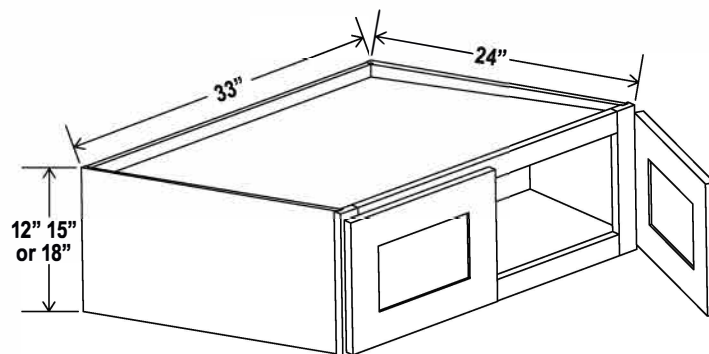

Refrigerator Wall Cabinet Double Doors

33"W

Item Code		W	H	D
W331224	Cabinet	33	12	24
	Door	16 1/4	11	3/4
W331524	Cabinet	33	15	24
	Door	16 1/4	14	3/4
W331824	Cabinet	33	18	24
	Door	16 1/4	17	3/4