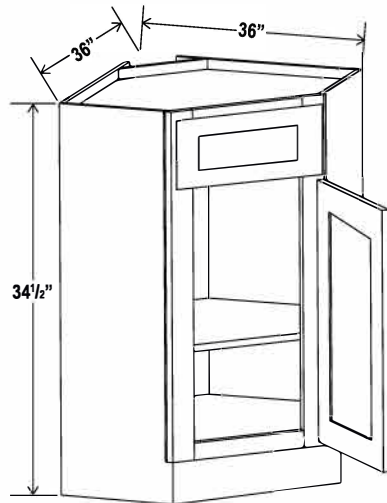

Two false drawers

Farmhouse Sink Base

Item Code		W	H	D
FSB36	Cabinet	36	34 1/2	24
	Door	17 3/4	16 1/2	3/4
Sink Trimout: 30"W X 7 1/2"-9"H				

Corner Sink Base Cabinet

Item Code		W	H	D
CSB36	Cabinet	36	34 1/2	24
	Door	15 1/4	22 1/4	3/4
	Drawer	15 1/4	6 1/4	3/4