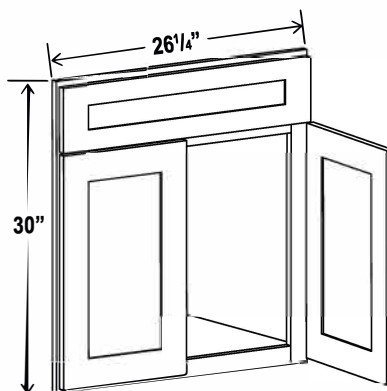

Corner Sink Base Front

Item Code		W	H	D
DSCF42	Cabinet	26 1/4	30	3/4
	Door	11 3/4	22 1/2	3/4
	Drawer	23 1/2	6 1/4	3/4

For use with SBF4242