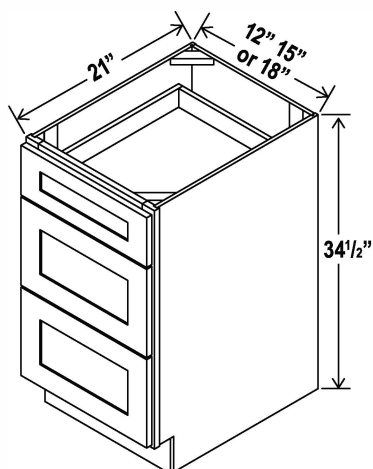

Vanity Drawer Base Cabinet

Item Code		W	H	D
3VDB12	Cabinet	12	34 1/2	21
	Top Drawer	11 1/2	6 1/4	3/4
	Bottom Drawer	11 1/2	11 1/8	3/4
3VDB15	Cabinet	15	34 1/2	21
	Top Drawer	14 1/2	6 1/4	3/4
	Bottom Drawer	14 1/2	11 1/8	3/4
3VDB18	Cabinet	18	34 1/2	21
	Top Drawer	17 1/2	6 1/4	3/4
	Bottom Drawer	17 1/2	11 1/8	3/4