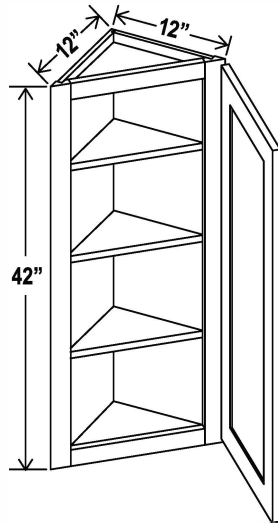

Can be pulled to exact fit

12"W

Two adjustable shelves

Angle Wall Cabinet

Item Code		W	H	D
AW1230	Cabinet	12	30	12
	Door	15 3/5	29	3/4
AW1236	Cabinet	12	36	12
	Door	15 3/5	35	3/4

12"W

Three adjustable shelves