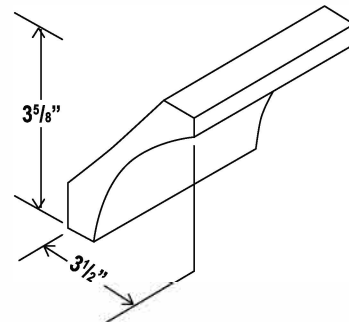

Cove Crown Moulding

Item Code	L
COV	96