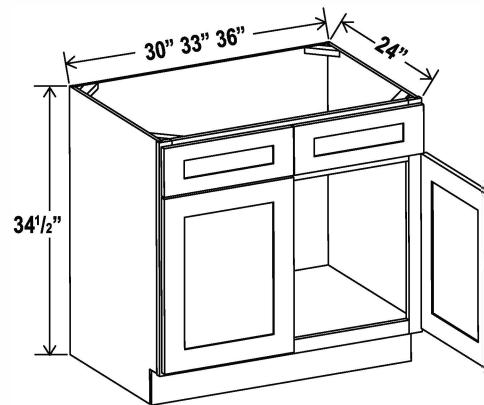

Sink Base

Item Code		W	H	D
SB27	Cabinet	27	34 1/2	24
	Door	13 1/4	22 1/2	3/4
	Drawer	26 1/2	6 1/4	3/4

One false drawer

Sink Base

Item Code		W	H	D
SB30	Cabinet	30	34 1/2	24
	Door	14 3/4	22 1/2	3/4
	Drawer	14 3/4	6 1/4	3/4
SB33	Cabinet	33	34 1/2	24
	Door	16 1/4	22 1/2	3/4
	Drawer	16 1/4	6 1/4	3/4
SB36	Cabinet	36	34 1/2	24
	Door	17 3/4	22 1/2	3/4
	Drawer	17 3/4	6 1/4	3/4

Two false drawers

Farmhouse Sink Base

Item Code		W	H	D
FSB36	Cabinet	36	34 1/2	24
	Door	17 3/4	16 1/2	3/4
Sink Trimout: 30"W X 7 1/2"-9"H