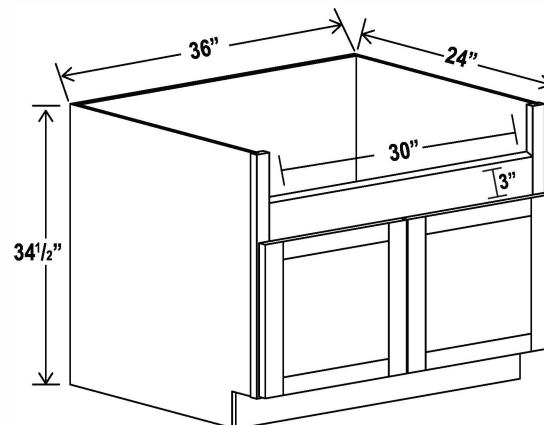

Two false drawers

Farmhouse Sink Base

Item Code		W	H	D
FSB36	Cabinet	36	34 1/2	24
	Door	17 3/4	16 1/2	3/4
Sink Trimout: 30"W X 7 1/2"-9"H				

Corner Sink Base Cabinet

Item Code		W	H	D
CSB36	Cabinet	36	34 1/2	24
	Door	15 1/4	22 1/4	3/4
	Drawer	15 1/4	6 1/4	3/4