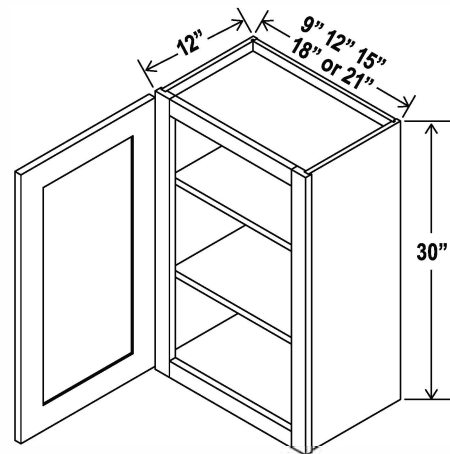

Two adjustable shelves

Wall Cabinet Single Glass Door

30"H

Item Code		W	H	D
W1530GD	Cabinet	15	30	12
	Door	14 1/2	29	3/4
W1830GD	Cabinet	18	30	12
	Door	17 1/2	29	3/4