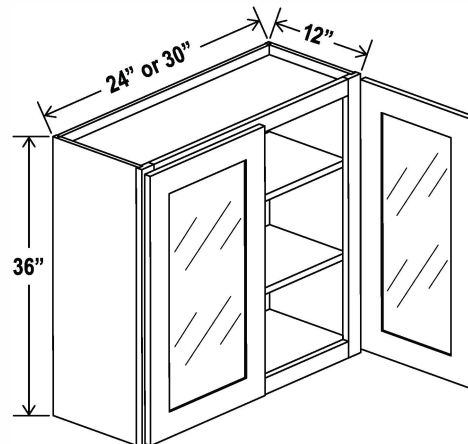

Two adjustable shelves

Wall Cabinet Double Glass Doors

36" H

Item Code		W	H	D
W2436GD	Cabinet	24	36	12
	Door	11 3/4	35	3/4
W3036GD	Cabinet	30	36	12
	Door	14 3/4	35	3/4

Clear glass included

42" H

Two adjustable shelves