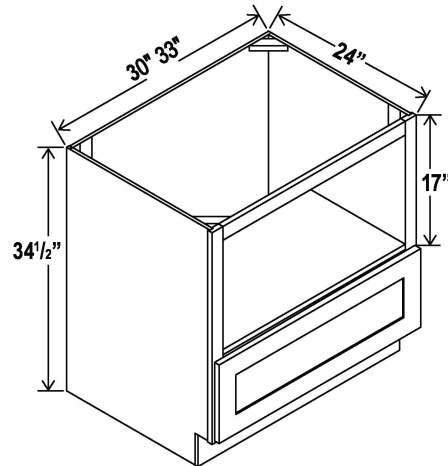

For use with SBF4242

Base Waste Basket Cabinet

Item Code		W	H	D
BWB18	Cabinet	18	34 1/2	24
	Top Drawer	17 1/2	6 1/4	3/4
	Bottom Drawer	17 1/2	22 1/2	3/4

Includes 2- 35 qt cans

Microwave Base Cabinet

Item Code		W	H	D
MB30	Cabinet	30	34 1/2	24
	Drawer	29 1/2	10 1/2	3/4
	Opening Dimensions: 27"W x 17"H			
MB33	Cabinet	33	34 1/2	24
	Drawer	32 1/2	10 1/2	3/4
	Opening Dimensions: 30"W x 17"H			